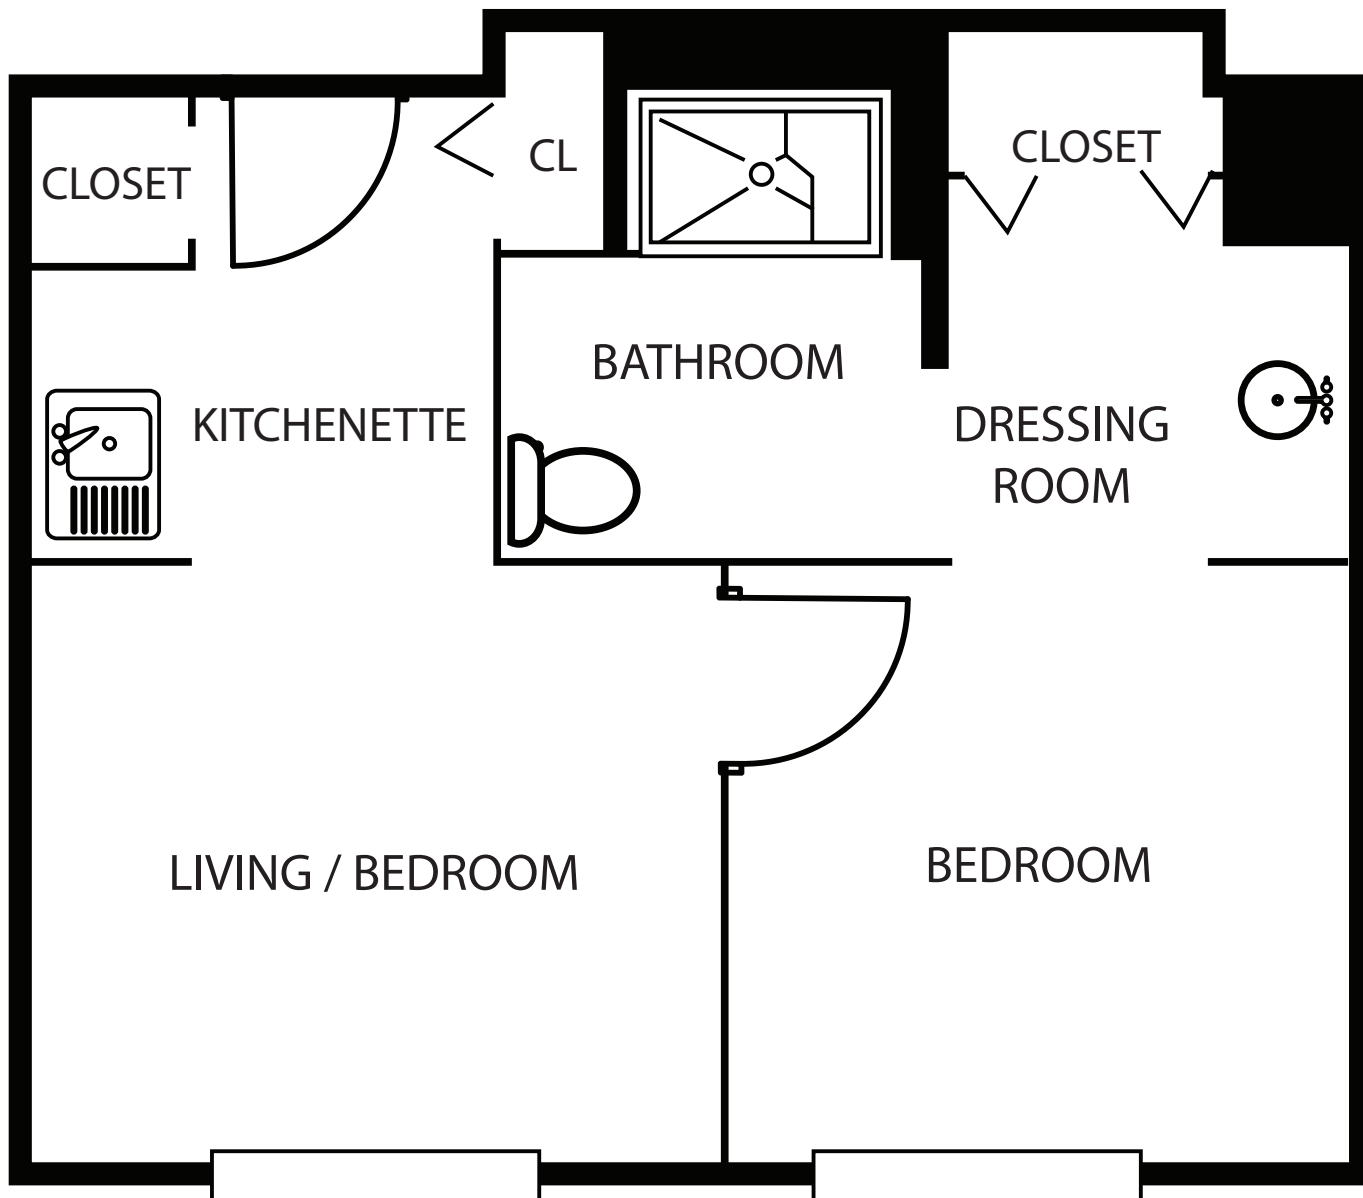

Southminster Place
One Bedroom
484 Square Feet

Plans are a general representation of the units shown. Details and dimensions may vary.