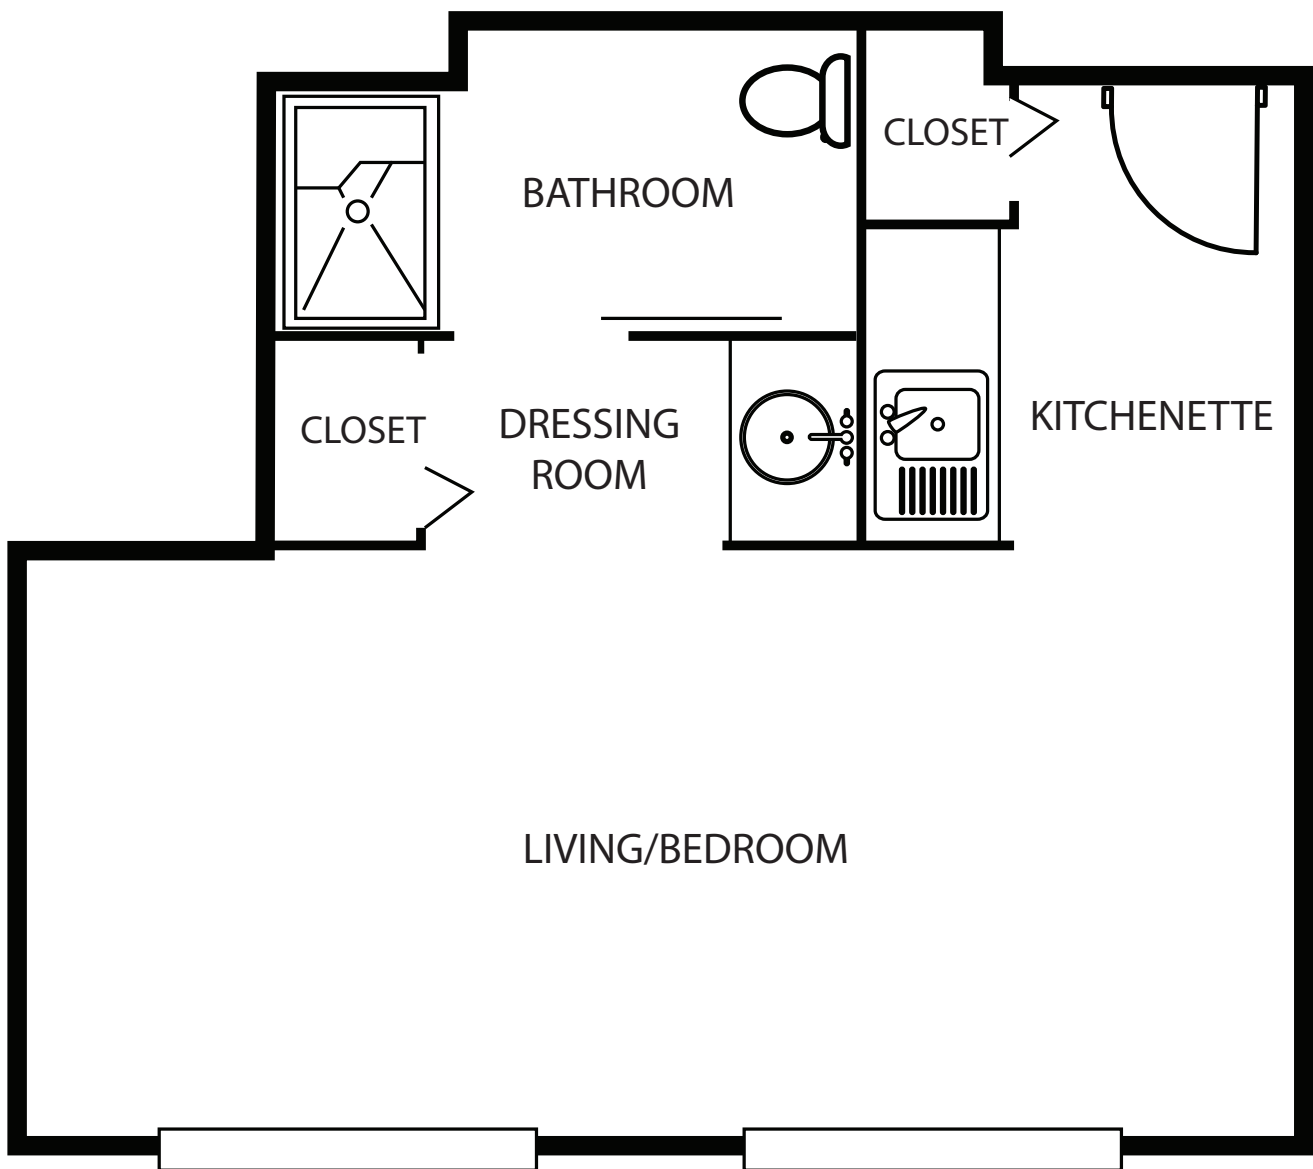

Southminster Place
Deluxe Studio
525 Square Feet

Plans are a general representation of the units shown. Details and dimensions may vary.