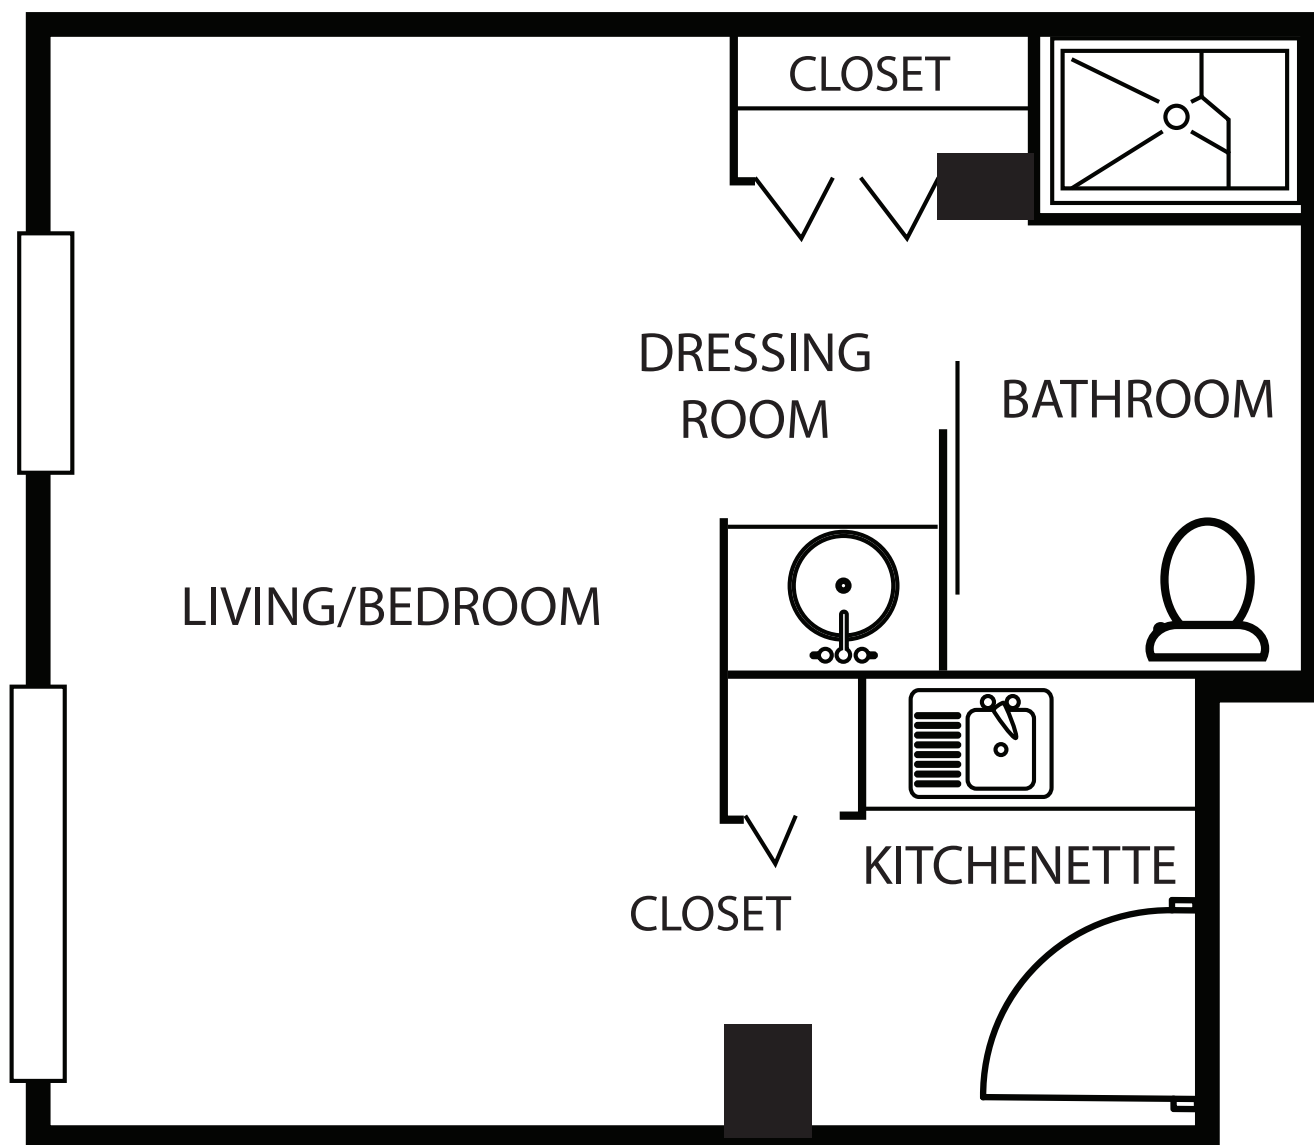

Southminster Place

Studio

396 Square Feet

Plans are a general representation of the units shown. Details and dimensions may vary.