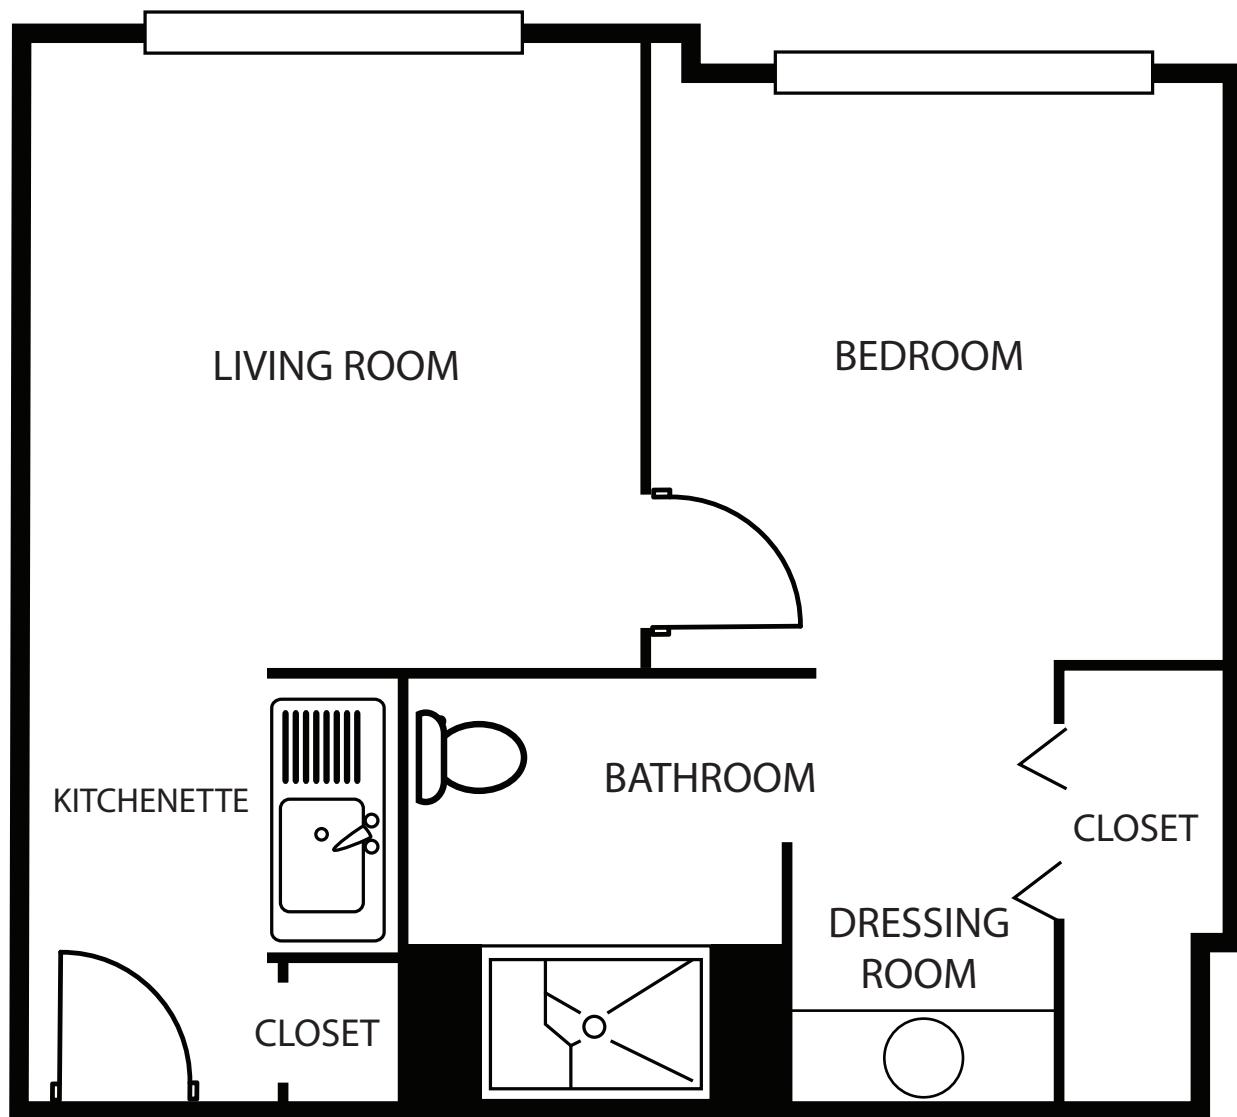

Southminster Place  
Deluxe One Bedroom  
550-585 Square Feet

Plans are a general representation of the units shown. Details and dimensions may vary.