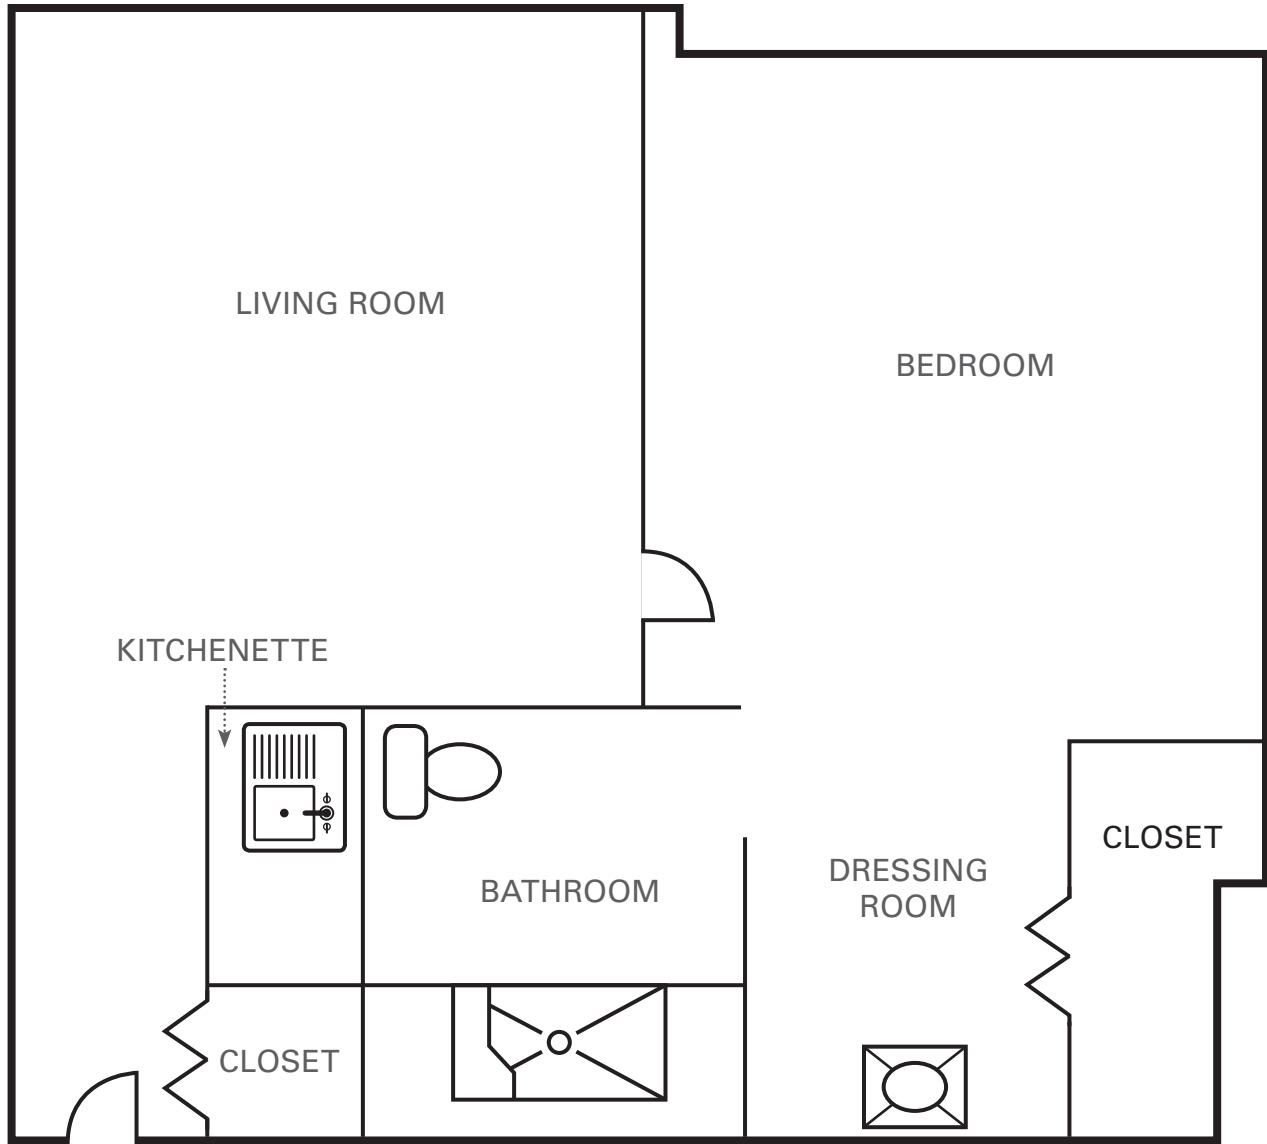

FLOOR PLANS

Southminster Place *of Washington*

Deluxe One Bedroom

ENTRANCE

550 SQUARE FEET (Not to scale)

WashingtonSrCare.org
724.250.5010